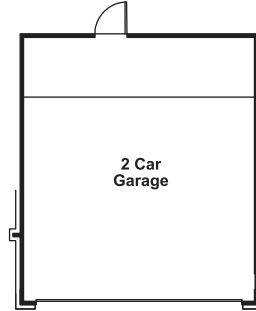

ANDOVER

Extended Outdoor Living Option

Lower Level

Bedroom #5/Bath Option

16' Garage Door Option

3 Car Garage Option

Storage I/O Planning Room Option

2.5 Car Garage Option

Upper Level

Bath 3 Option

Media Room Option