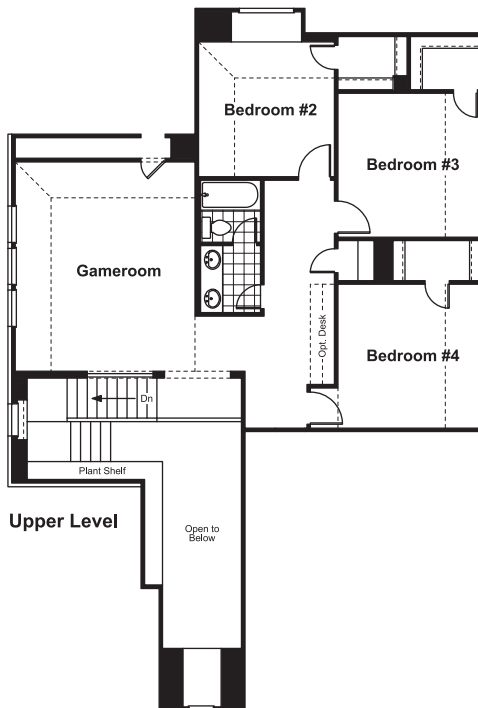

ANDOVER

Extended Outdoor Living Option

Lower Level

Bedroom #5/Bath Option

16' Garage Door Option

3 Car Garage Option

Storage I/O Planning Room Option

2.5 Car Garage Option

Upper Level

Bath 3 Option

Media Room Option