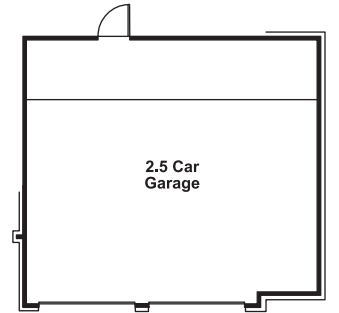

ANDOVER

Extended Outdoor Living Option

Lower Level

Bedroom #5/Bath Option

16' Garage Door Option

3 Car Garage Option

Storage I/O Planning Room Option

2.5 Car Garage Option

Upper Level

Bath 3 Option

Media Room Option