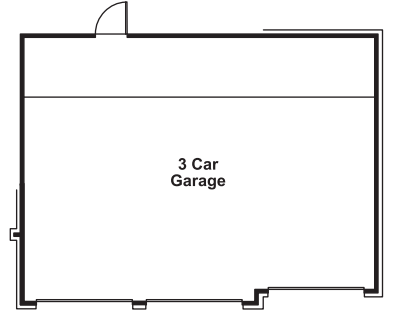

ANDOVER

Extended Outdoor Living Option

Lower Level

Bedroom #5/Bath Option

16' Garage Door Option

3 Car Garage Option

Storage I/O Planning Room Option

2.5 Car Garage Option

Upper Level

Bath 3 Option

Media Room Option