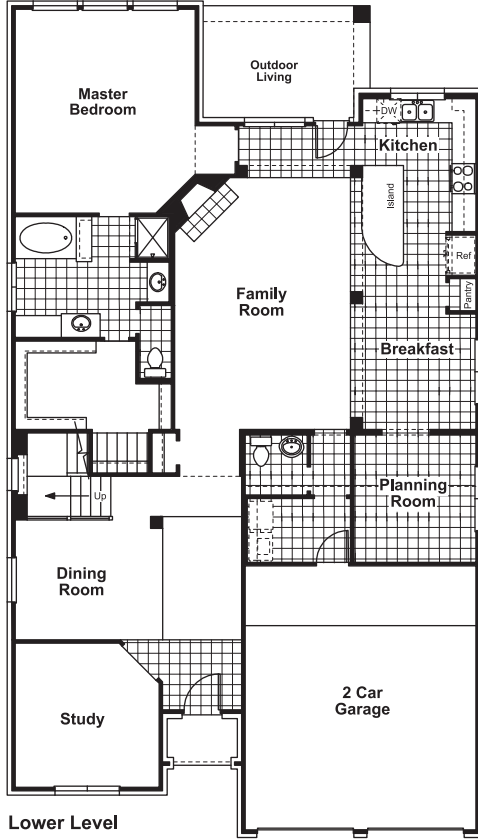

ANDOVER

Extended Outdoor Living Option

Lower Level

Bedroom #5/Bath Option

16' Garage Door Option

3 Car Garage Option

Storage I/O Planning Room Option

2.5 Car Garage Option

Upper Level

Bath 3 Option

Media Room Option